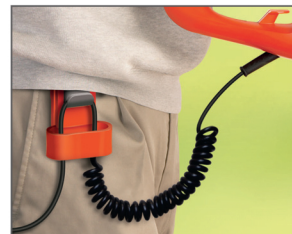

Flymo EasiCut 450

Powerful electric hedge trimmer with unique handle design for easy and comfortable trimming of hedges and bushes.

Powerful electric hedge trimmer.

Unique handle design for easy and comfortable trimming of hedges and bushes.

Unique Central handle
Unique central handle designed for easier, safer use.

Cutting Blades
Diamond ground double action cutting blades for a faster, neater finish.

Safety belt clip
Spiral self retracting safety cable with belt clip.

Technical data

Power rating	450 W	Weight packaging	1.2 kg / 2.65 lbs
Knife Length	45 cm / 17.72 inch	Packaging size, LxWxH	960x138x200 mm / 37.8x5.43x7.87 inch
Teeth opening	16 mm / 0.63 "		
Bladesheath	Yes		
Two handed safety switch	Yes		
Sound power level, guaranteed (LWA)	106 dB(A)		
Sound pressure level at operators ear	86 dB(A)		
Vibration (ah)	5.53 m/s ²		