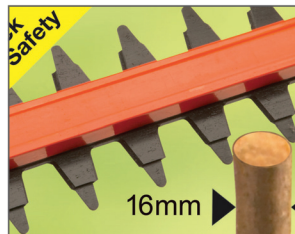

Flymo EasiCut 450

Powerful electric hedge trimmer with unique handle design for easy and comfortable trimming of hedges and bushes.

Powerful electric hedge trimmer.

Unique handle design for easy and comfortable trimming of hedges and bushes.

Unique Central handle
Unique central handle designed for easier, safer use.

Cutting Blades
Diamond ground double action cutting blades for a faster, neater finish.

Safety belt clip
Spiral self retracting safety cable with belt clip.

Technical data

Power rating	450 W	Weight packaging	1.2 kg / 2.65 lbs
Knife Length	45 cm / 17.72 inch	Packaging size, LxWxH	960x138x200 mm / 37.8x5.43x7.87 inch
Teeth opening	16 mm / 0.63 "		
Bladesheath	Yes		
Two handed safety switch	Yes		
Sound power level, guaranteed (LWA)	106 dB(A)		
Sound pressure level at operators ear	86 dB(A)		
Vibration (ah)	5.53 m/s ²		