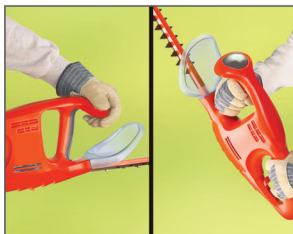

Flymo EasiCut 450

Powerful electric hedge trimmer with unique handle design for easy and comfortable trimming of hedges and bushes.

Powerful electric hedge trimmer.

Unique handle design for easy and comfortable trimming of hedges and bushes.

Unique Central handle
Unique central handle designed for easier, safer use.

Cutting Blades
Diamond ground double action cutting blades for a faster, neater finish.

Safety belt clip
Spiral self retracting safety cable with belt clip.

Technical data

Power rating	450 W	Weight packaging	1.2 kg / 2.65 lbs
Knife Length	45 cm / 17.72 inch	Packaging size, LxWxH	960x138x200 mm / 37.8x5.43x7.87 inch
Teeth opening	16 mm / 0.63 "		
Bladesheath	Yes		
Two handed safety switch	Yes		
Sound power level, guaranteed (LWA)	106 dB(A)		
Sound pressure level at operators ear	86 dB(A)		
Vibration (ah)	5.53 m/s ²		